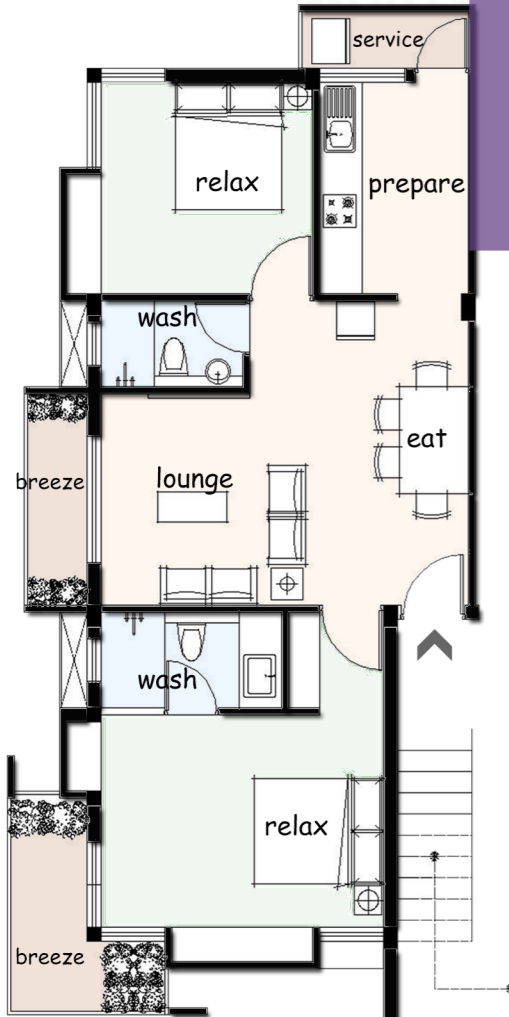

life lesson
disembodied
voice
laugh
writing
words

voiceth
narrator
archetype
langwit
recording
authentic
thou
alter

Petal - 1
1030.5 SFT

Petal - 2
993.6 SFT

Petals Saleable Area

| | |
|---------|------------|
| petal 1 | 1030.5 SFT |
| petal 2 | 993.6 SFT |
| petal 3 | 959.0 SFT |
| petal 4 | 1062.7 SFT |
| petal 5 | 1176.4 SFT |
| petal 6 | 1078.5 SFT |
| petal 7 | 1181.4 SFT |
| petal 8 | 1351.9 SFT |