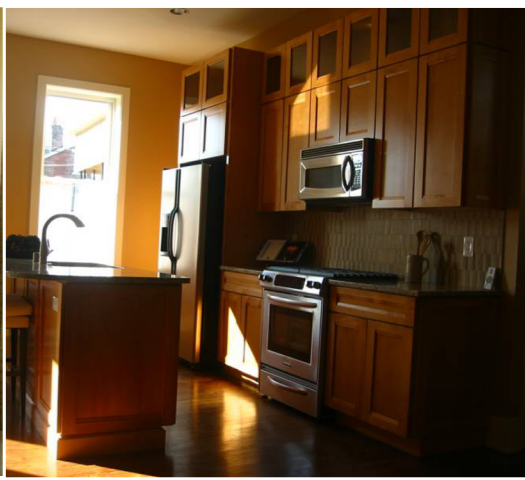

Exceeding your expectations of a home