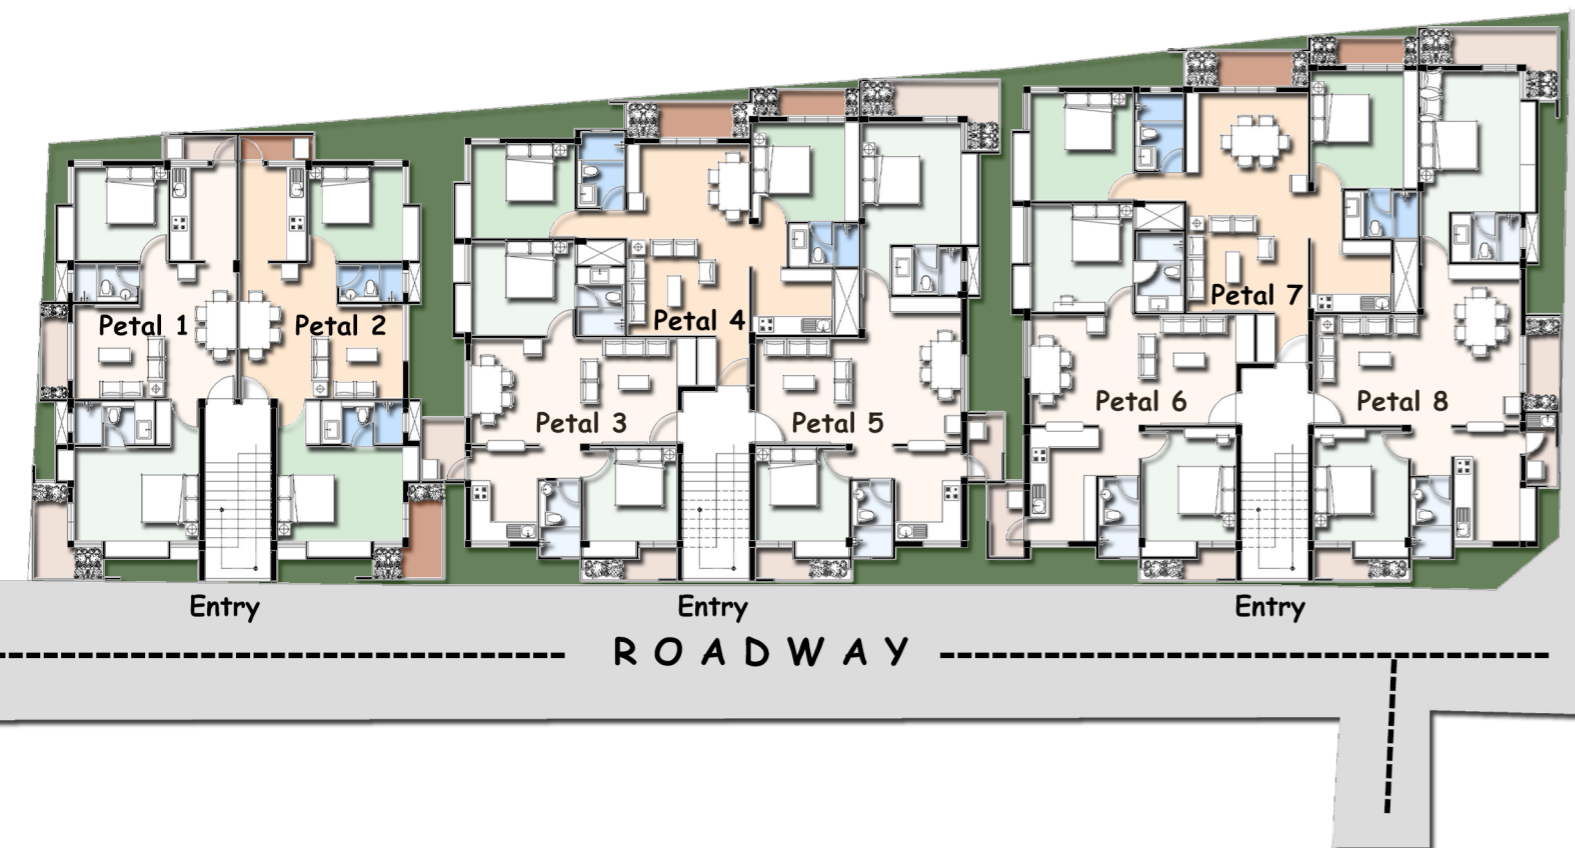

Home is where your heart resides, so ensure
It evokes within you a sense of pride
Its your safe haven at the end of a tiring day
Yet within its walls new strength is found for work and play.
With your loved ones by your side
you know you can take on the world in your stride.

When considering a home purchase, location is vital as you
want to ensure the property will increase in value.

dahlia
the villament

Idyllic of **dahlia** with lush green trees
and the rolling hills in the backdrop
with vast open space presents a truly stunning view
that soothes both mind and body.
Just throw open the windows or stroll through
the walkways, you realize, you've made the right choice
for a delightful living with peace and tranquility.

Be a part of a world filled with luxury and comforts,
In the neighbourhood of **mahindra world city**,
enjoy the pleasures of happy living
within the precincts of a city.