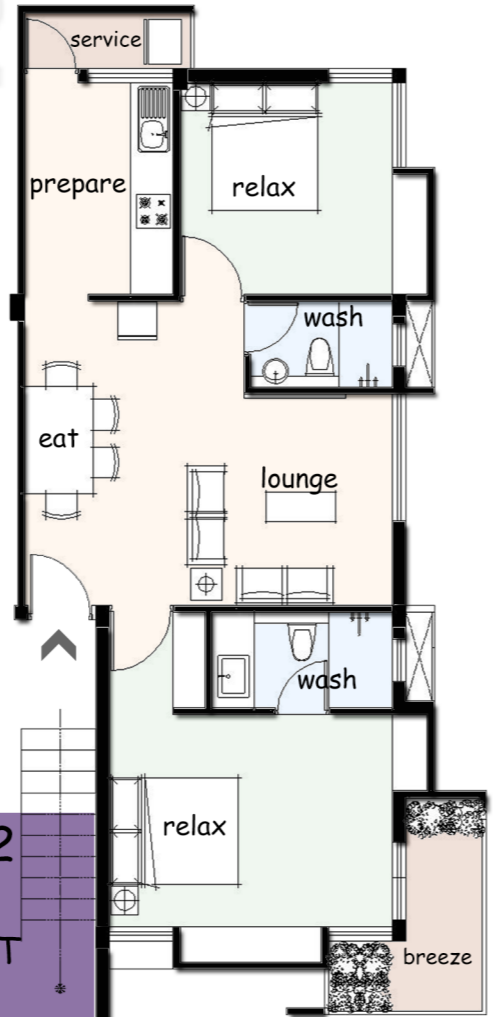

life lesson
disembodied
voice
laugh
writing
words

voiceth
narrator
archetype
langwit
recording
authentic
thou
alter

Petal - 1
1030.5 SFT

Petal - 2
993.6 SFT

Petals Saleable Area

| | |
|---------|------------|
| petal 1 | 1030.5 SFT |
| petal 2 | 993.6 SFT |
| petal 3 | 959.0 SFT |
| petal 4 | 1062.7 SFT |
| petal 5 | 1176.4 SFT |
| petal 6 | 1078.5 SFT |
| petal 7 | 1181.4 SFT |
| petal 8 | 1351.9 SFT |