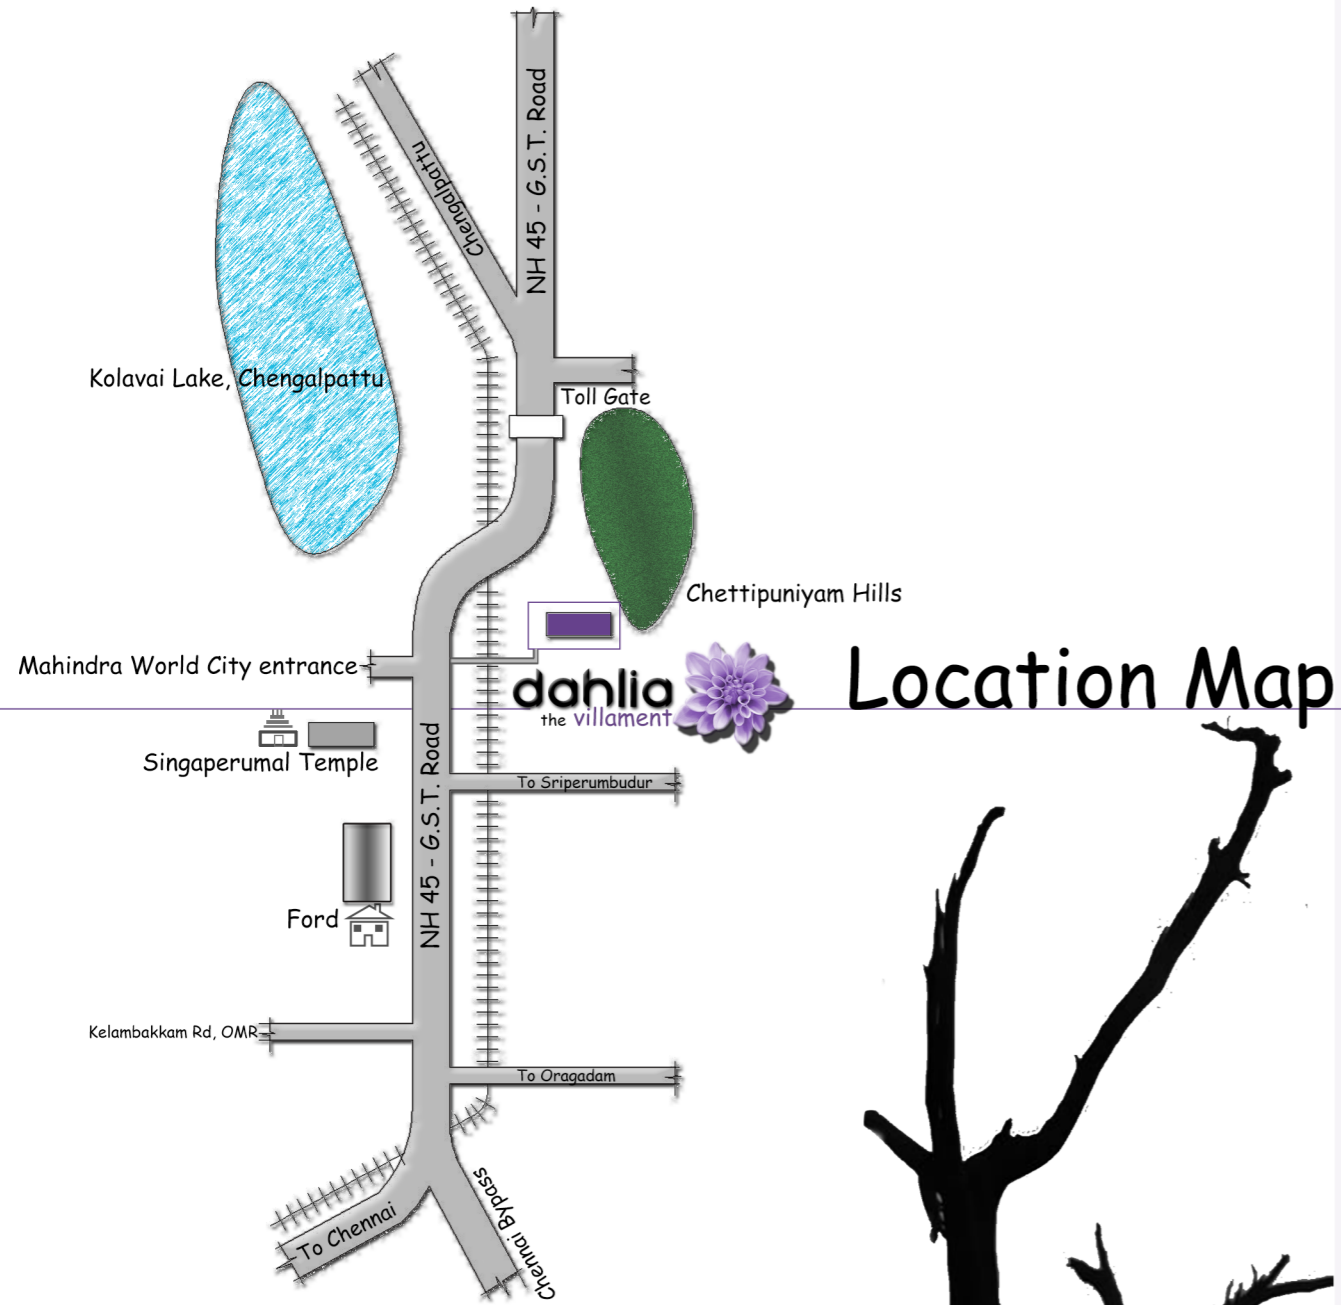

12/23, Neelakanta Mehta Street T.NAGAR, CHENNAI - 600017, Tamil Nadu.

ARCHITECTS

mia
design studio

architecture/interiors/landscape

dahlia

the villament

Location Map

Specification